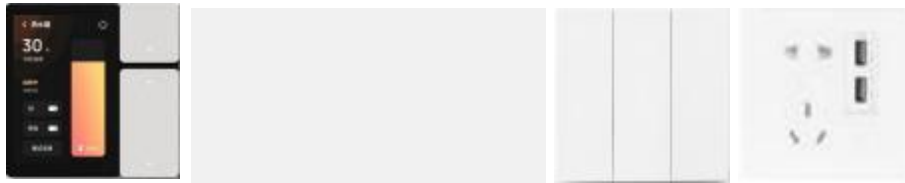

Starship (Metal)

Streamer (AG)

Galaxy (Metal)

Star (Metal)

Lightyear (PC + Painting)

Light Luxury (PC+Metallic)

Starry Sky (PC+Paint)

3.5 inch screen with composite switch Xingchen (PC+paint)