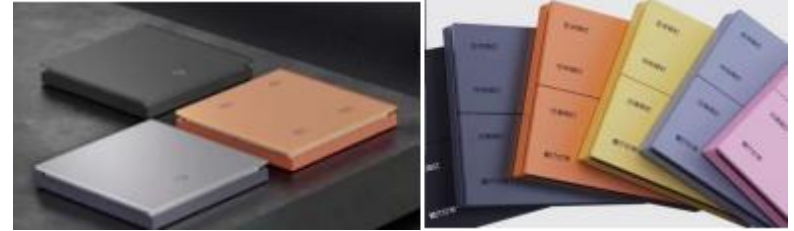

Starship (Metal)

Streamer (AG)

Galaxy (Metal)

Star (Metal)

Lightyear (PC + Painting)

Light Luxury (PC+Metallic)

Starry Sky (PC+Paint)

3.5 inch screen with composite switch Xingchen (PC+paint)