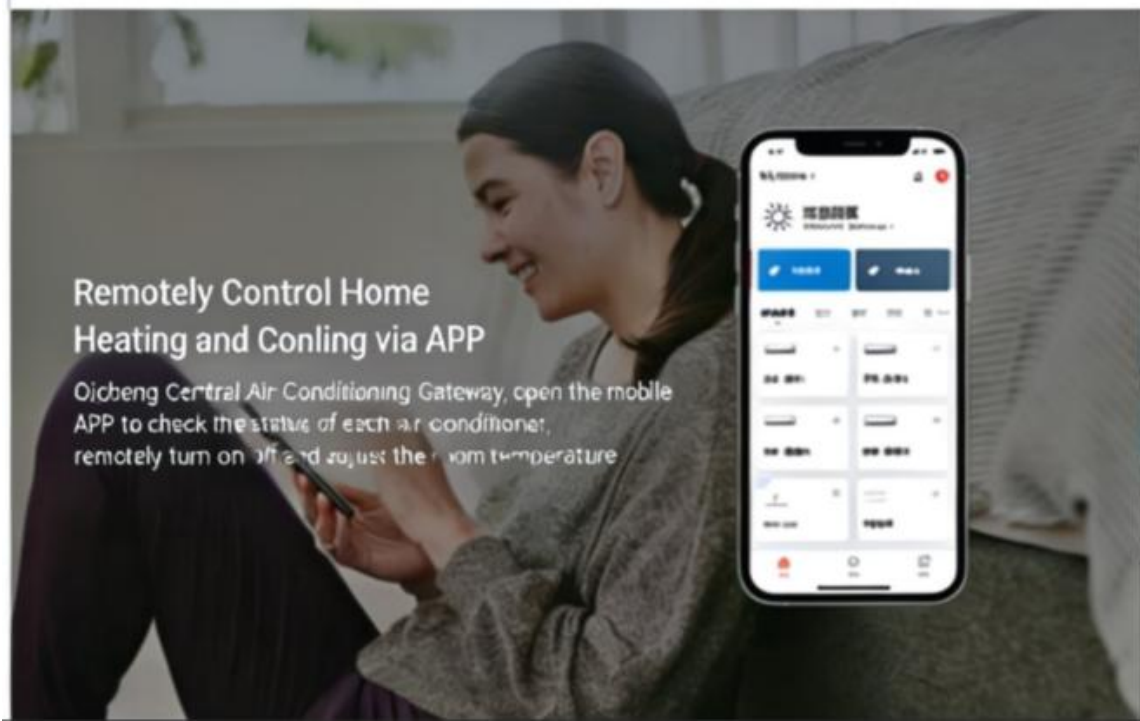

Human presence perception: 1
person comes to turn on the light, and the person goes out the light

Human presence sense: 2
When people come, the lights are turned on, and when people leave, the lights go out

Zigbee Version VRF Central Air-Conditioning

集中管理 | 远程分控 | gateway

Centralized Management | Remote Control |
Voice Control

Remotely Control Home Heating and Coning via APP

Dicheng Central Air Conditioning Gateway, open the mobile APP to check the status of each air conditioner, remotely turn on / off and adjust the room temperature