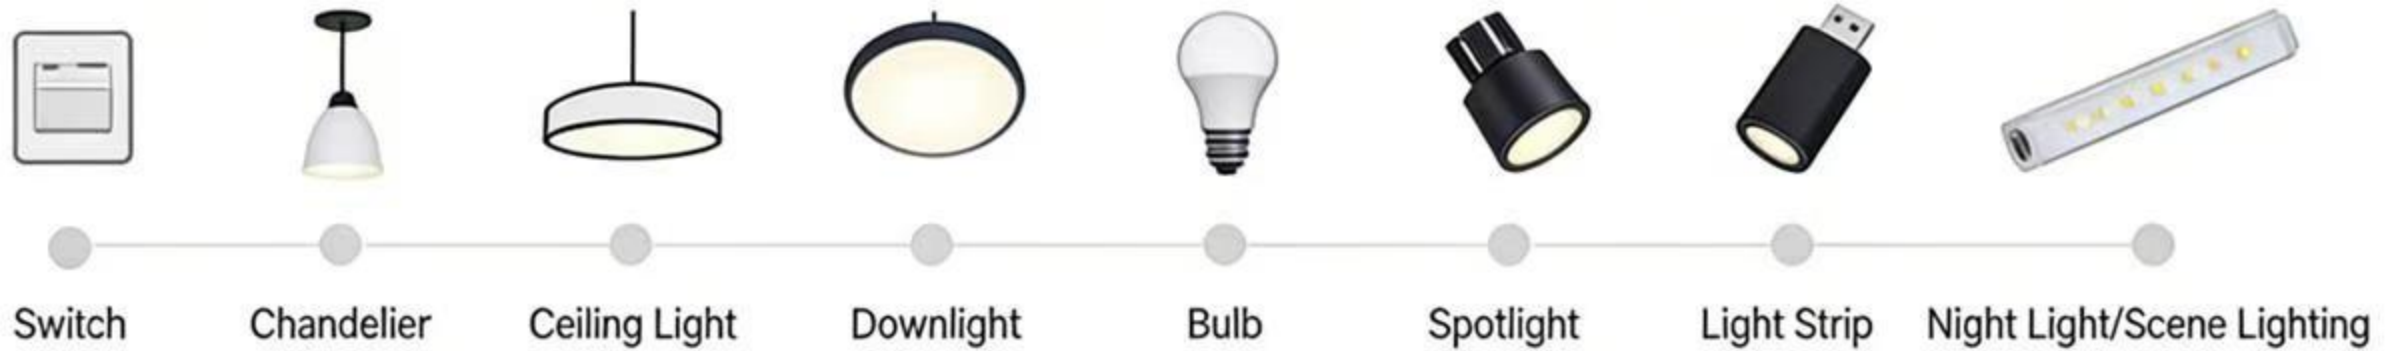

Smart Lighting Product Line