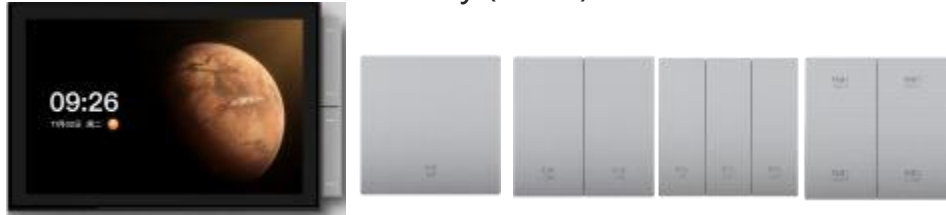

Galaxy (Metal)